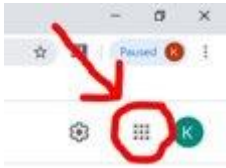

Join Google Classroom

1. From your desktop, open Google Chrome or other internet browser.
2. Sign-in to Google (click the blue sign-in button at the top right of the screen) using the following information:

Username: YourComputerUsername@livingstonschools.net

Password: Same as school login password

3. Click on your waffle at the top right corner of the screen.

4. Select Classroom.